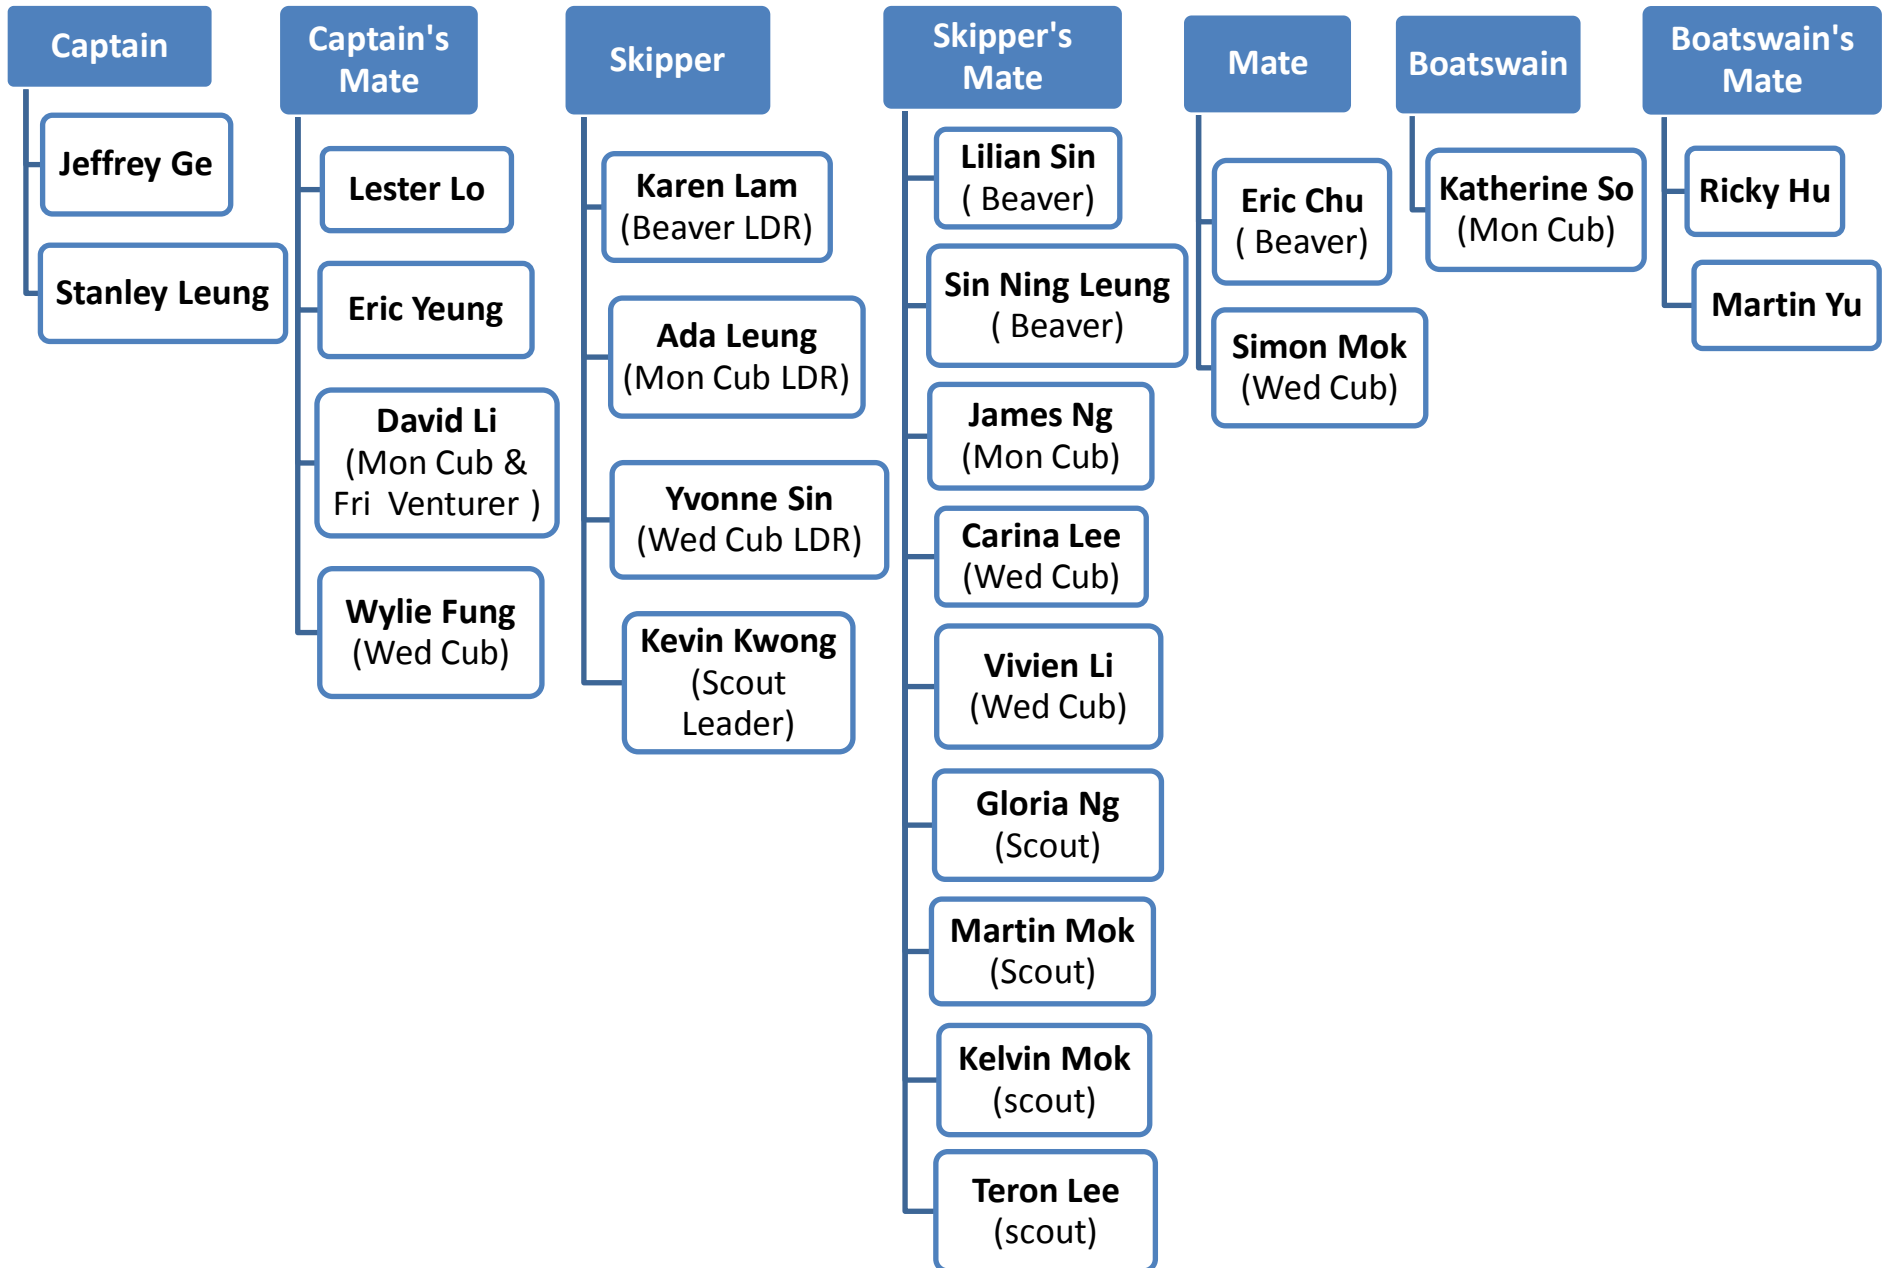

Sea Dragon Sea Scout Group Organization Chart

Group Committee

Ship Burnaby Organization Chart

Ship Coquitlam Organization Chart

Ship Hamilton Organization Chart

Ship Richmond Organization Chart

Ship Vancouver Organization Chart

Group Services

Disciplinary & Ceremonial
In-Charge
Patrick Lai

Quartermaster
David Li

Website
Administration
Karen Lam
Stanley Leung

Section
In-Charge

Assistant
Quartermaster
James Ng
Lester Lo
Martin Mok

Beaver Section
In-Charge
Lilian Wong

Quartermaster
Team Members
Crystal Wang
Gavin Leung
Irvin Ho
Katherine So
Venus Li
Vicky Kuo

Cub Section
In-Charge
Eric Yeung

Scout Section
In-Charge
William Szeto
