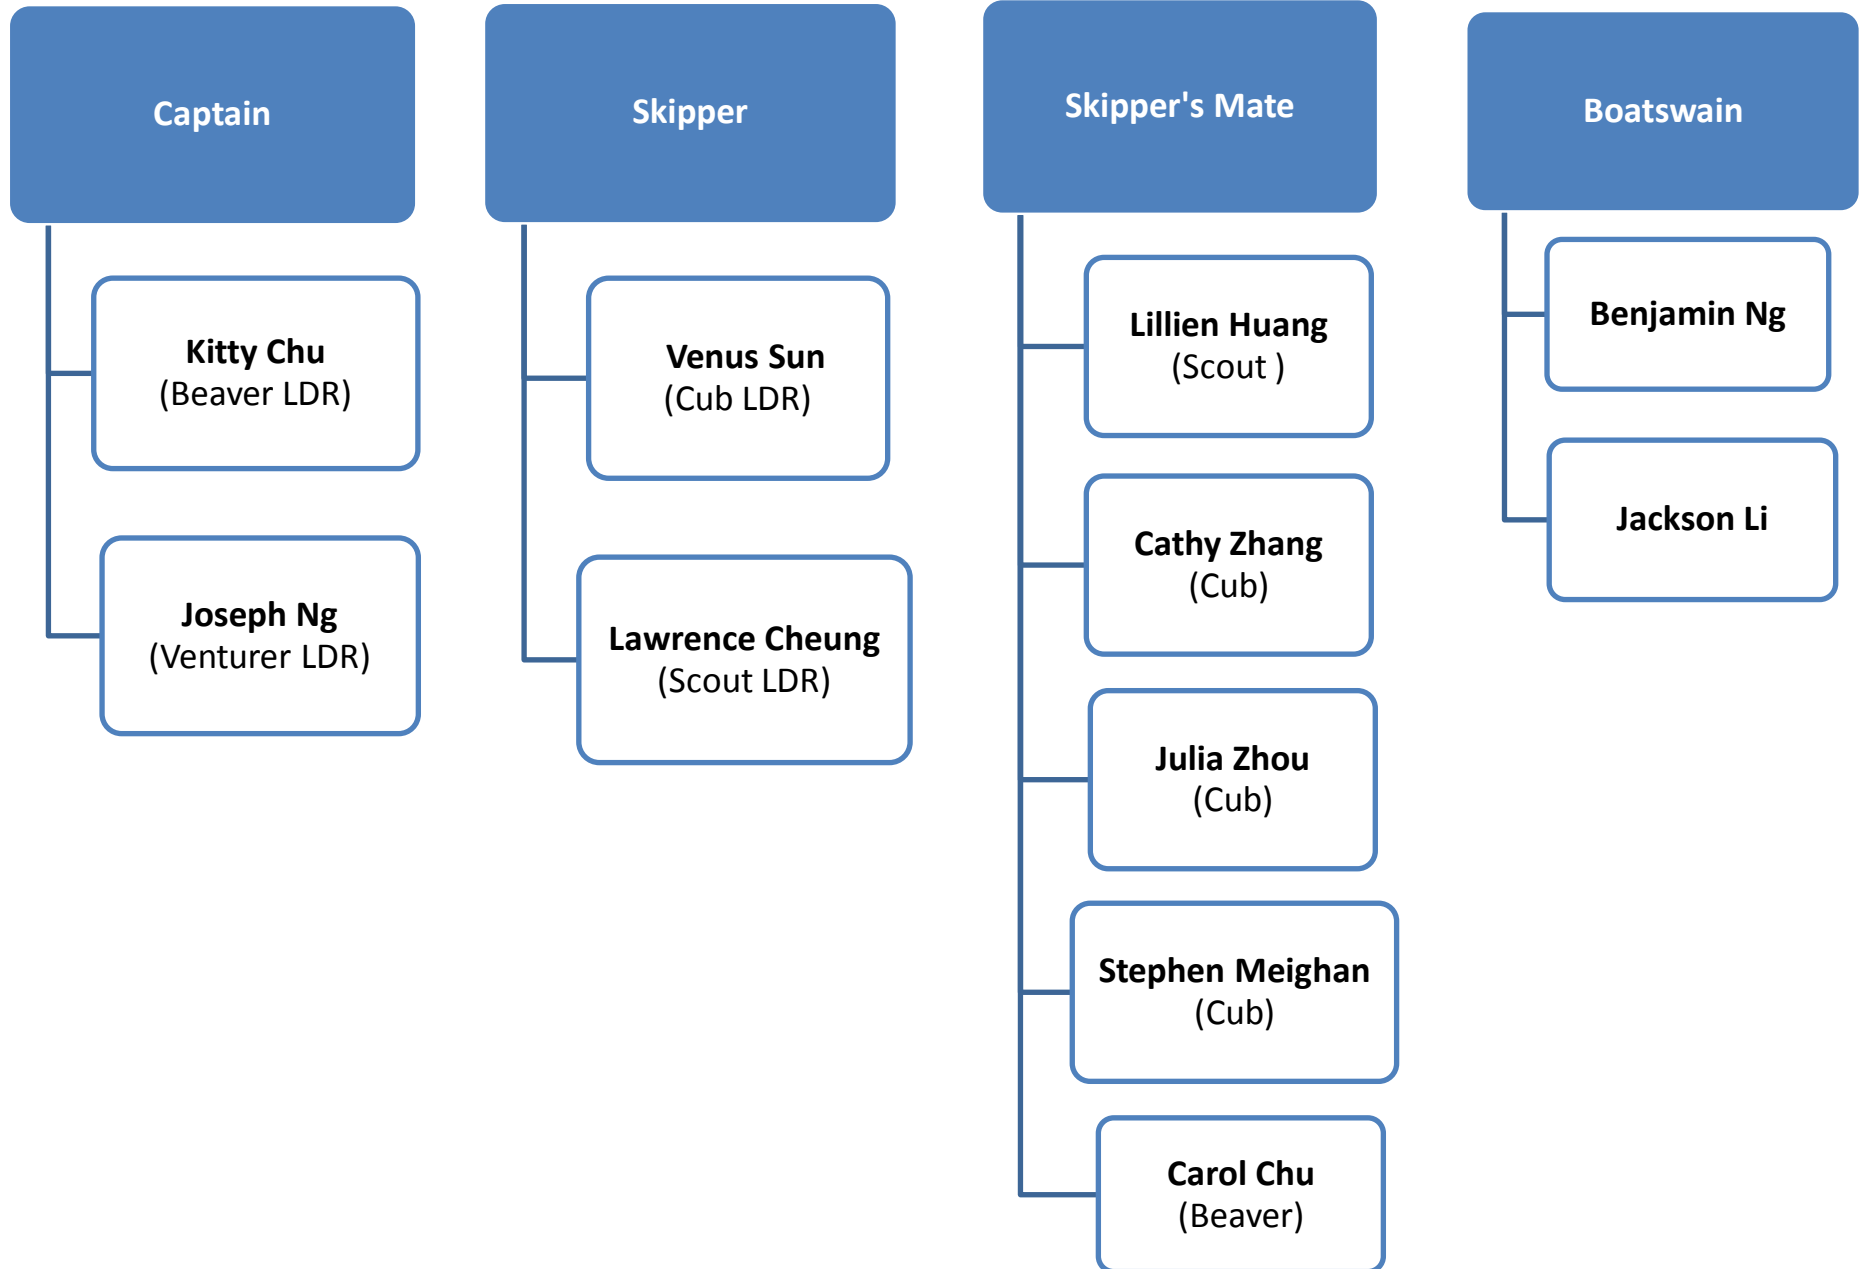

Sea Dragon Sea Scout Group Organization Chart

Group Committee

Ship Burnaby Organization Chart

Ship Coquitlam Organization Chart

Ship Hamilton Organization Chart

Ship Richmond Organization Chart

Ship Vancouver Organization Chart

Group Services

Disciplinary & Ceremonial
In-Charge
Patrick Lai

Quartermaster
David Li

Website
Administration
Karen Lam
Stanley Leung

Section
In-Charge

Assistant
Quartermaster
James Ng
Lester Lo
Martin Mok

Beaver Section
In-Charge
Lilian Wong

Quartermaster
Team Members
Crystal Wang
Gavin Leung
Irvin Ho
Katherine So
Venus Li
Vicky Kuo

Cub Section
In-Charge
Eric Yeung

Scout Section
In-Charge
William Szeto
