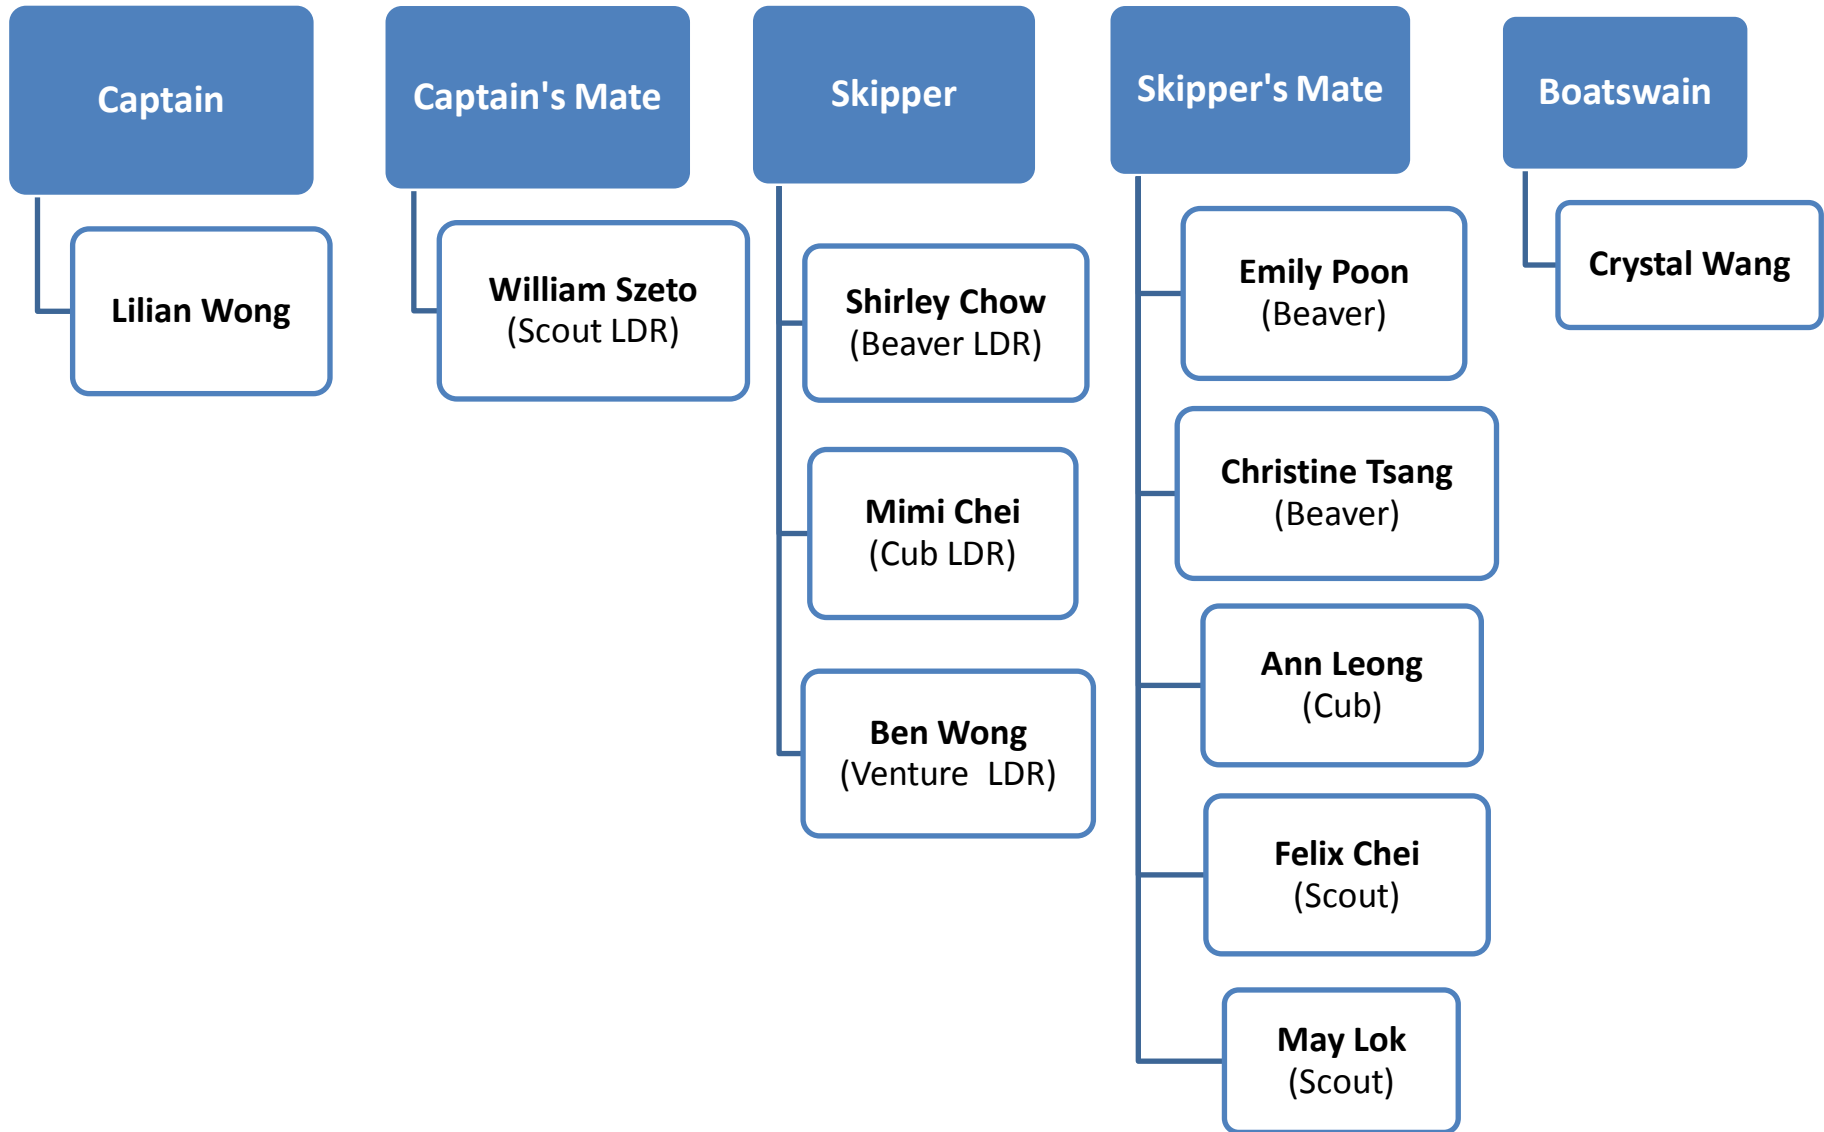

Sea Dragon Sea Scout Group Organization Chart

Group Committee

Ship Burnaby Organization Chart

Ship Coquitlam Organization Chart

Ship Hamilton Organization Chart

Ship Richmond Organization Chart

Ship Vancouver Organization Chart

Group Services

Disciplinary & Ceremonial
In-Charge
Patrick Lai

Quartermaster
David Li

Website
Administration
Karen Lam
Stanley Leung

Section
In-Charge

Assistant
Quartermaster
James Ng
Lester Lo
Martin Mok

Beaver Section
In-Charge
Lilian Wong

Quartermaster
Team Members
Crystal Wang
Gavin Leung
Irvin Ho
Katherine So
Venus Li
Vicky Kuo

Cub Section
In-Charge
Eric Yeung

Scout Section
In-Charge
William Szeto
