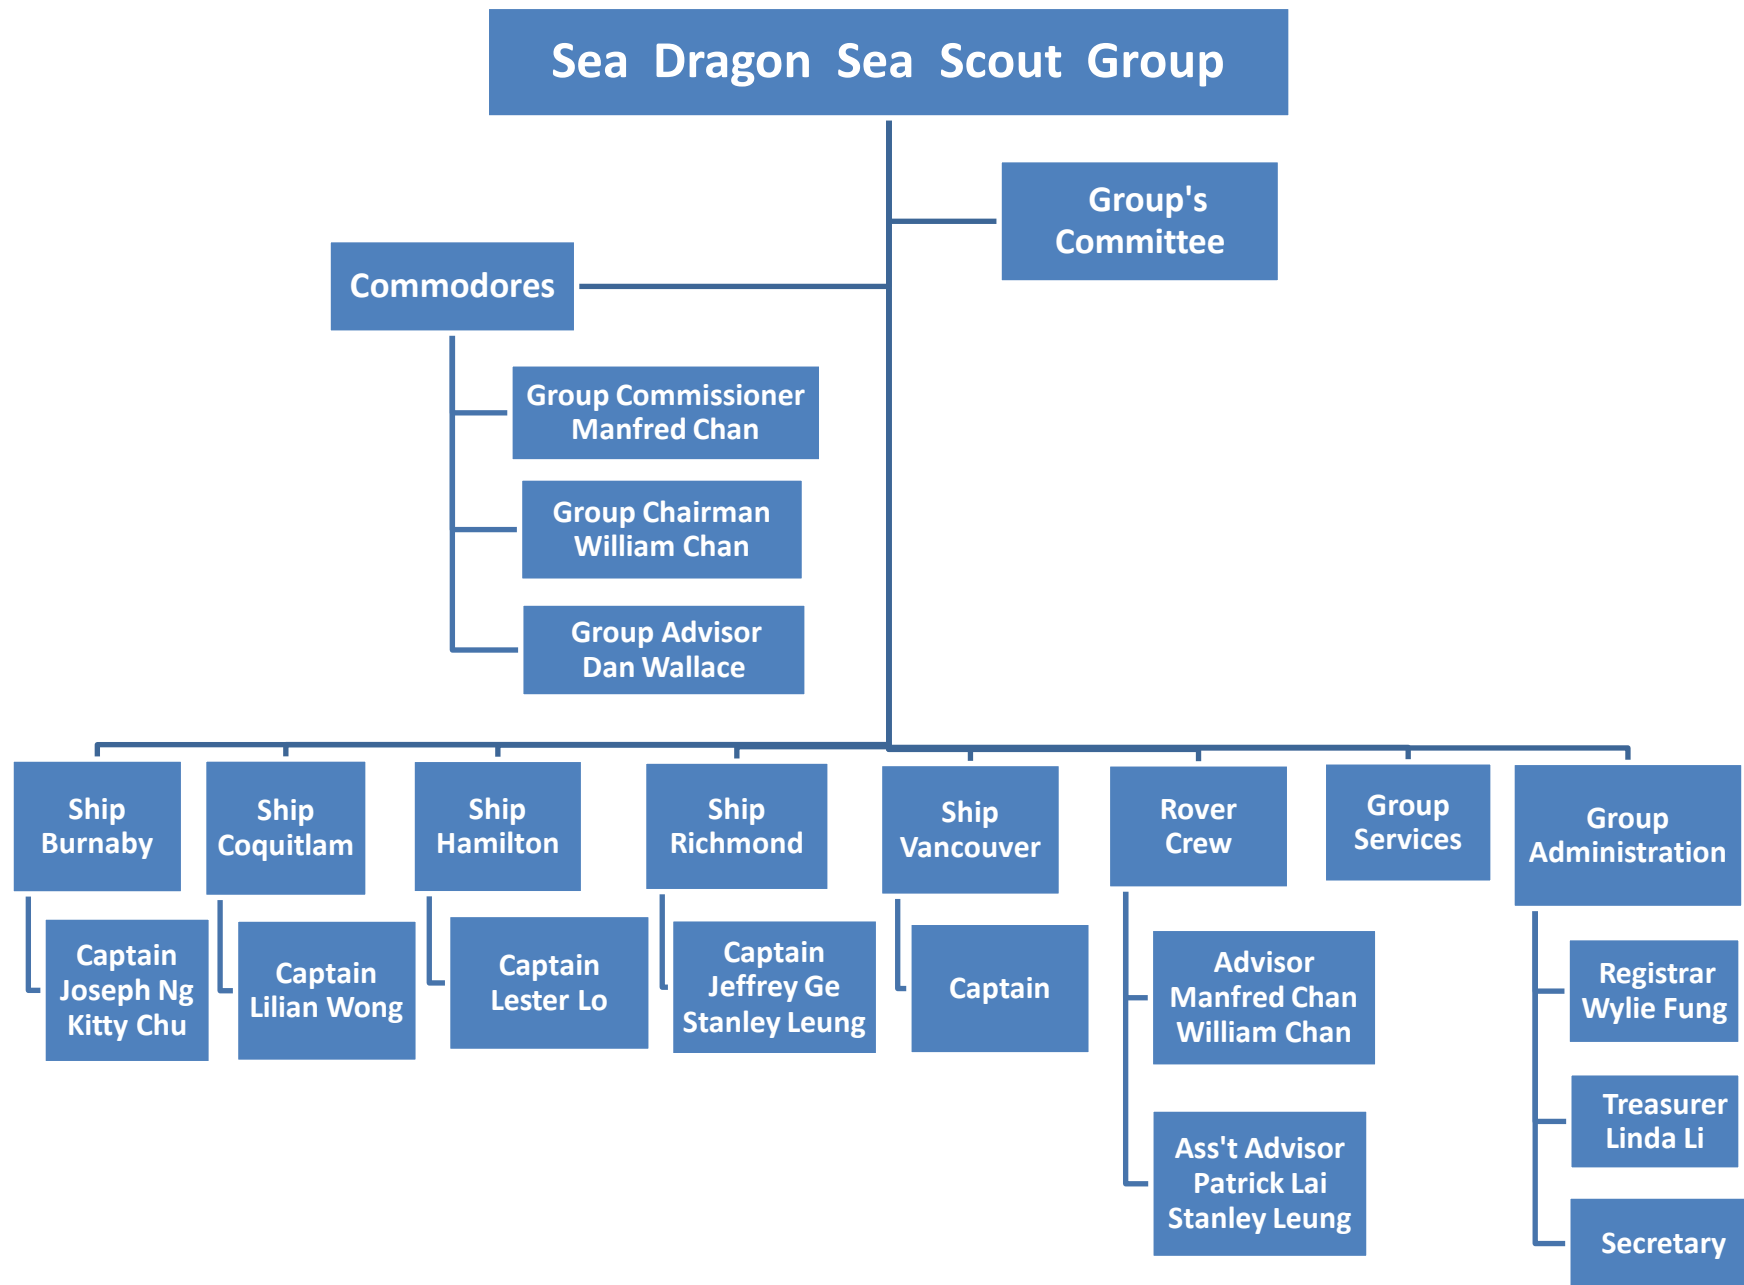

Sea Dragon Sea Scout Group Organization Chart

Group Committee

Ship Burnaby Organization Chart

Ship Coquitlam Organization Chart

Ship Hamilton Organization Chart

Ship Richmond Organization Chart

Ship Vancouver Organization Chart

Quartermaster
Team Members
Crystal Wang
Gavin Leung
Irvin Ho
Katherine So
Venus Li
Vicky Kuo

Cub Section
In-Charge
Eric Yeung

Scout Section
In-Charge
William Szeto
