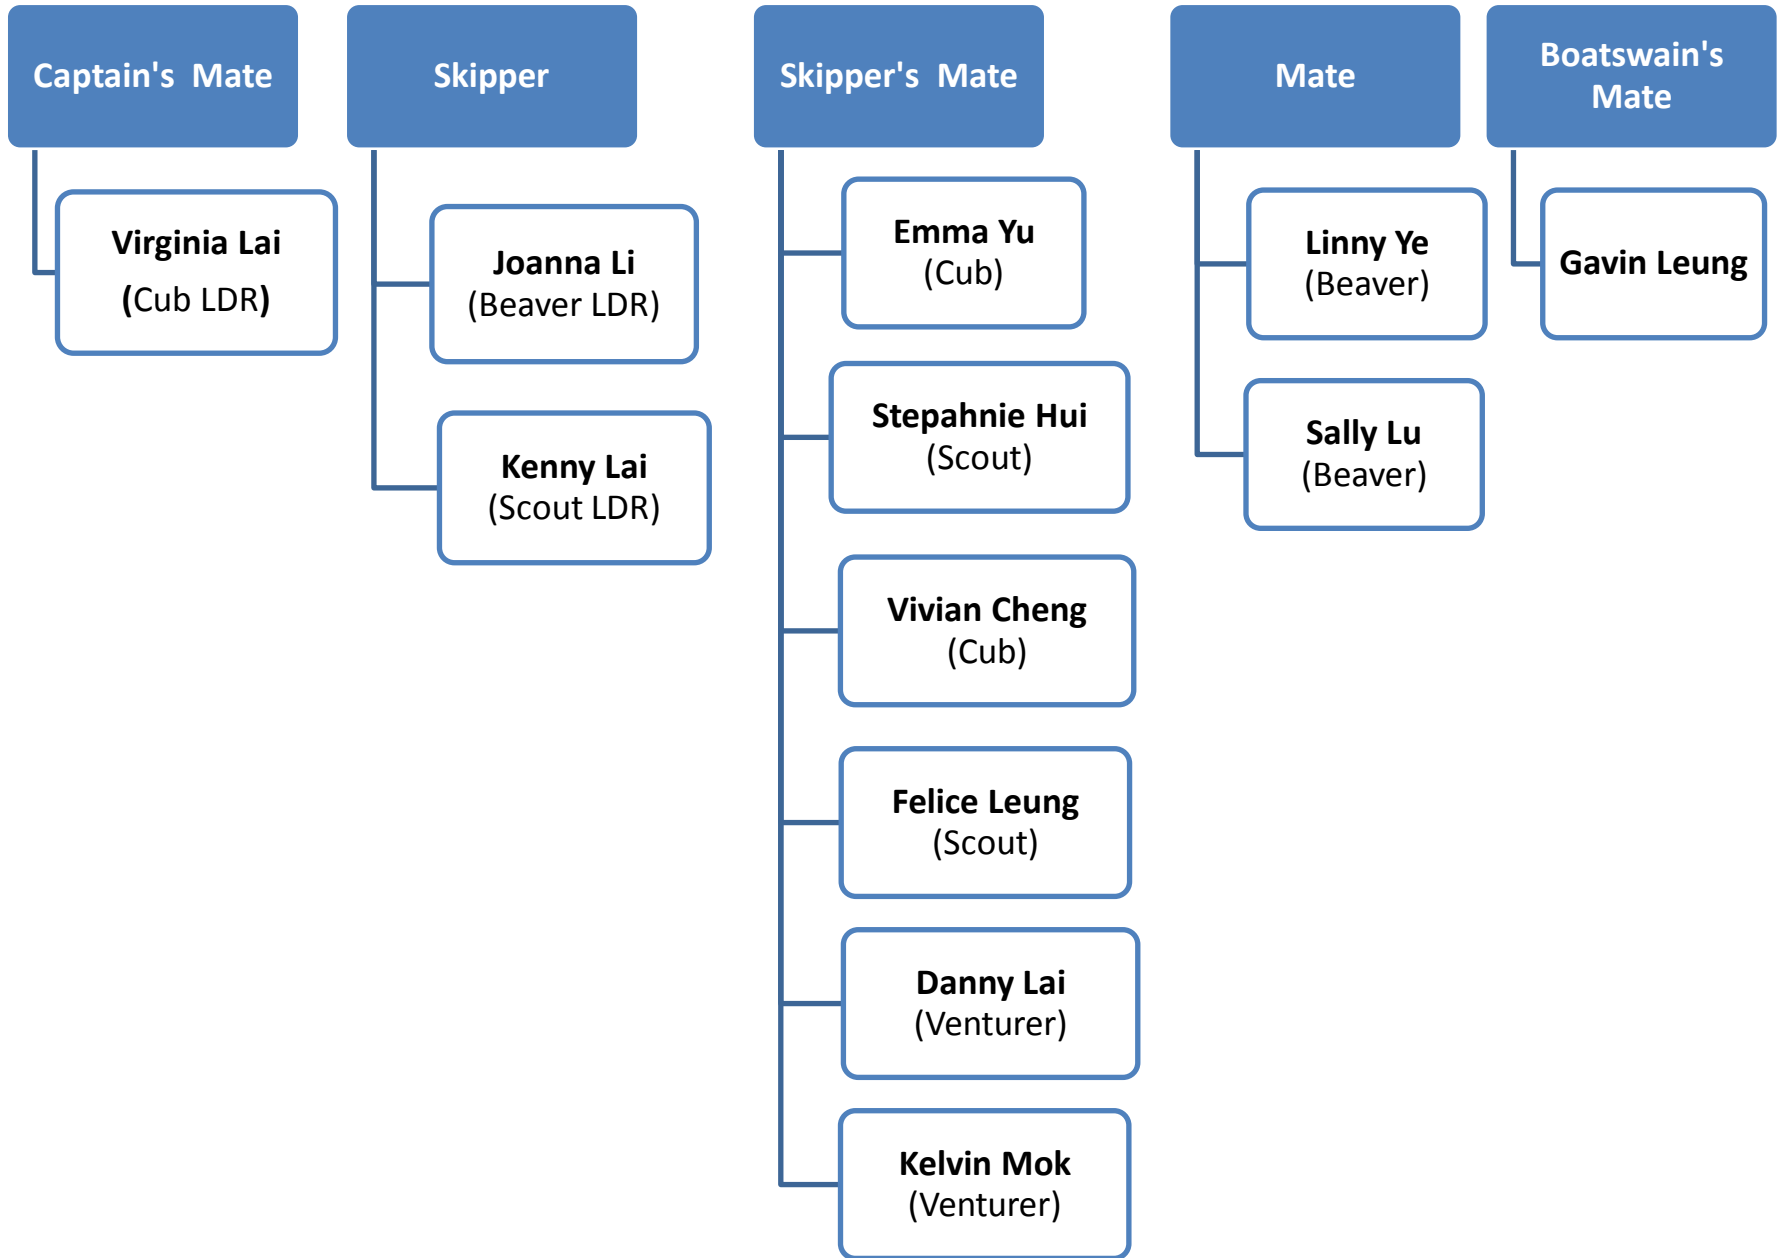

Sea Dragon Sea Scout Group Organization Chart

Group Committee

Ship Burnaby Organization Chart

Ship Coquitlam Organization Chart

Ship Hamilton Organization Chart

Ship Richmond Organization Chart

Ship Vancouver Organization Chart

Group Services

Disciplinary & Ceremonial
In-Charge
Patrick Lai

Quartermaster
David Li

Website
Administration
Karen Lam
Stanley Leung

Section
In-Charge

Assistant
Quartermaster
James Ng
Lester Lo
Martin Mok

Beaver Section
In-Charge
Lilian Wong

Quartermaster
Team Members
Crystal Wang
Gavin Leung
Irvin Ho
Katherine So
Venus Li
Vicky Kuo

Cub Section
In-Charge
Eric Yeung

Scout Section
In-Charge
William Szeto
